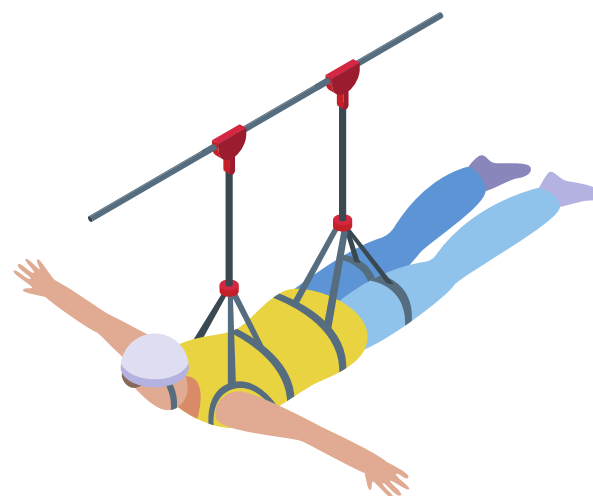

# CONGO CANOPY

## ORIGINAL AND EXTREME ZIP-LINE COMBO

SAFETY EQUIPMENT PROVIDED

ORIGINAL AND EXTREME ZIP-LINES

INCLUDES SUPERMAN ZIP-LINE AND TARZAN SWING

FREE HIKING TRAILS

FULLY INSPECTED INSURED, LICENSED

SNACK SHOP

FREE SECURE PARKING